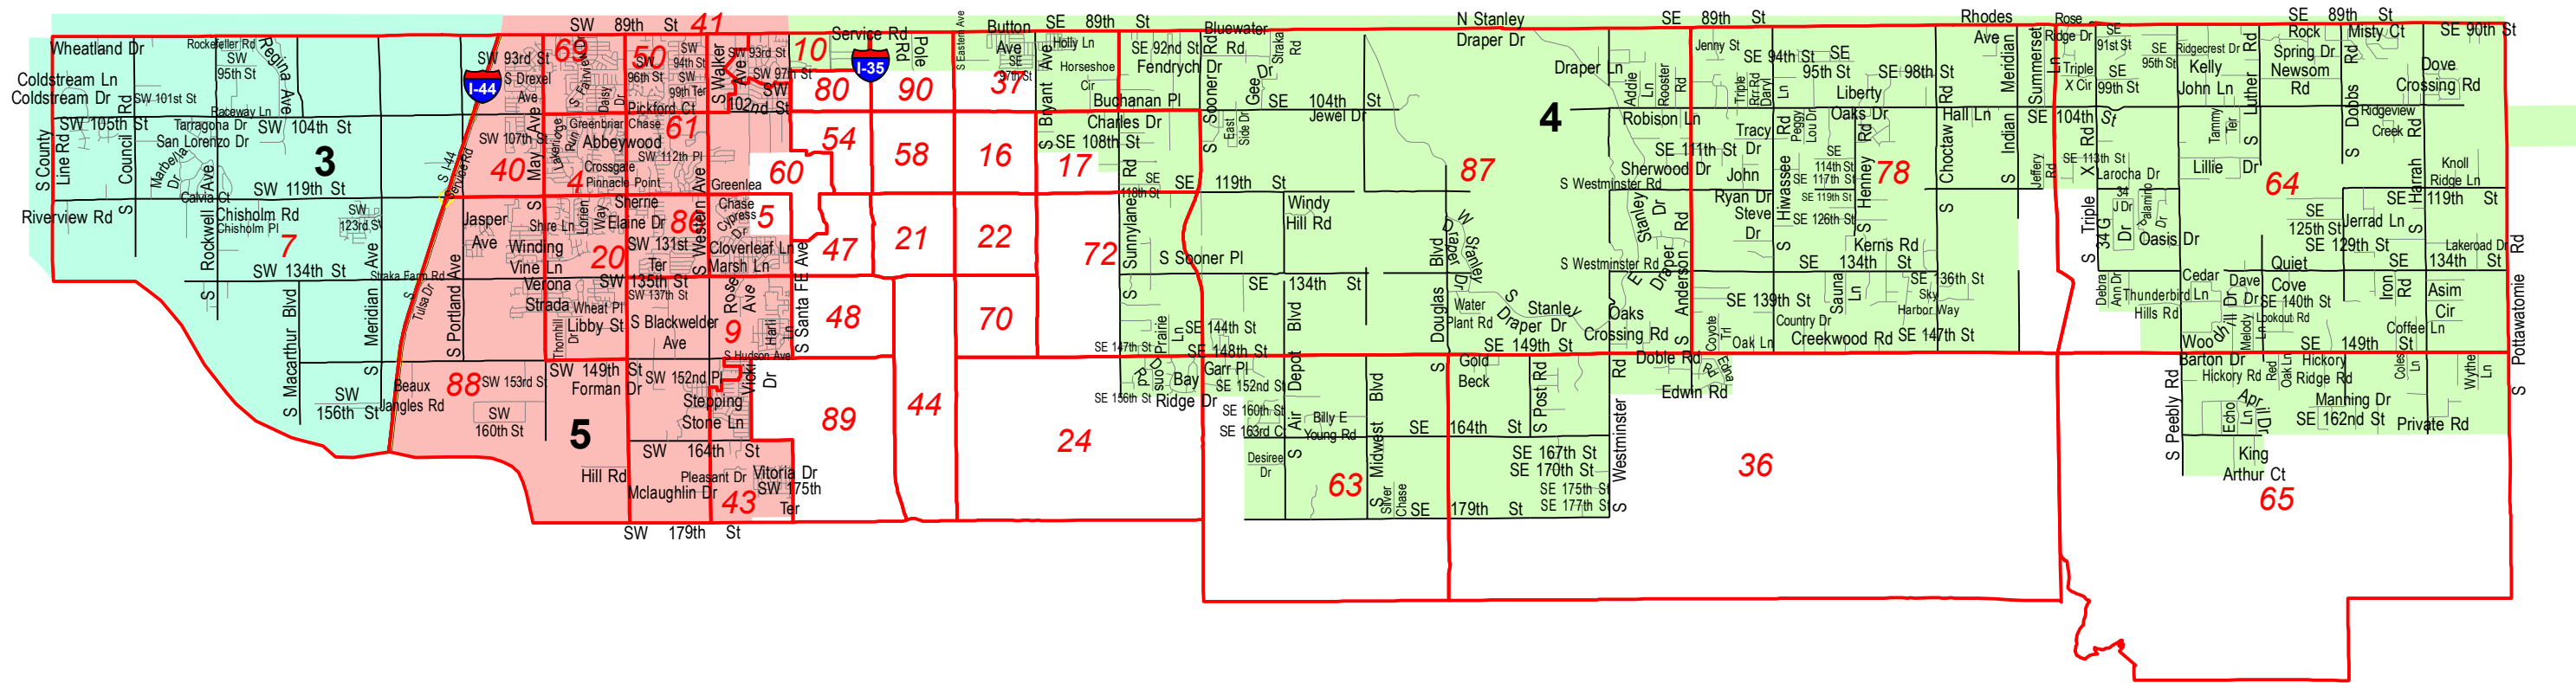

# Oklahoma City Wards and Precincts in Cleveland County

**Legend**

- Precinct
- OKC Wards:
  - 3
  - 4
  - 5

1:128,380