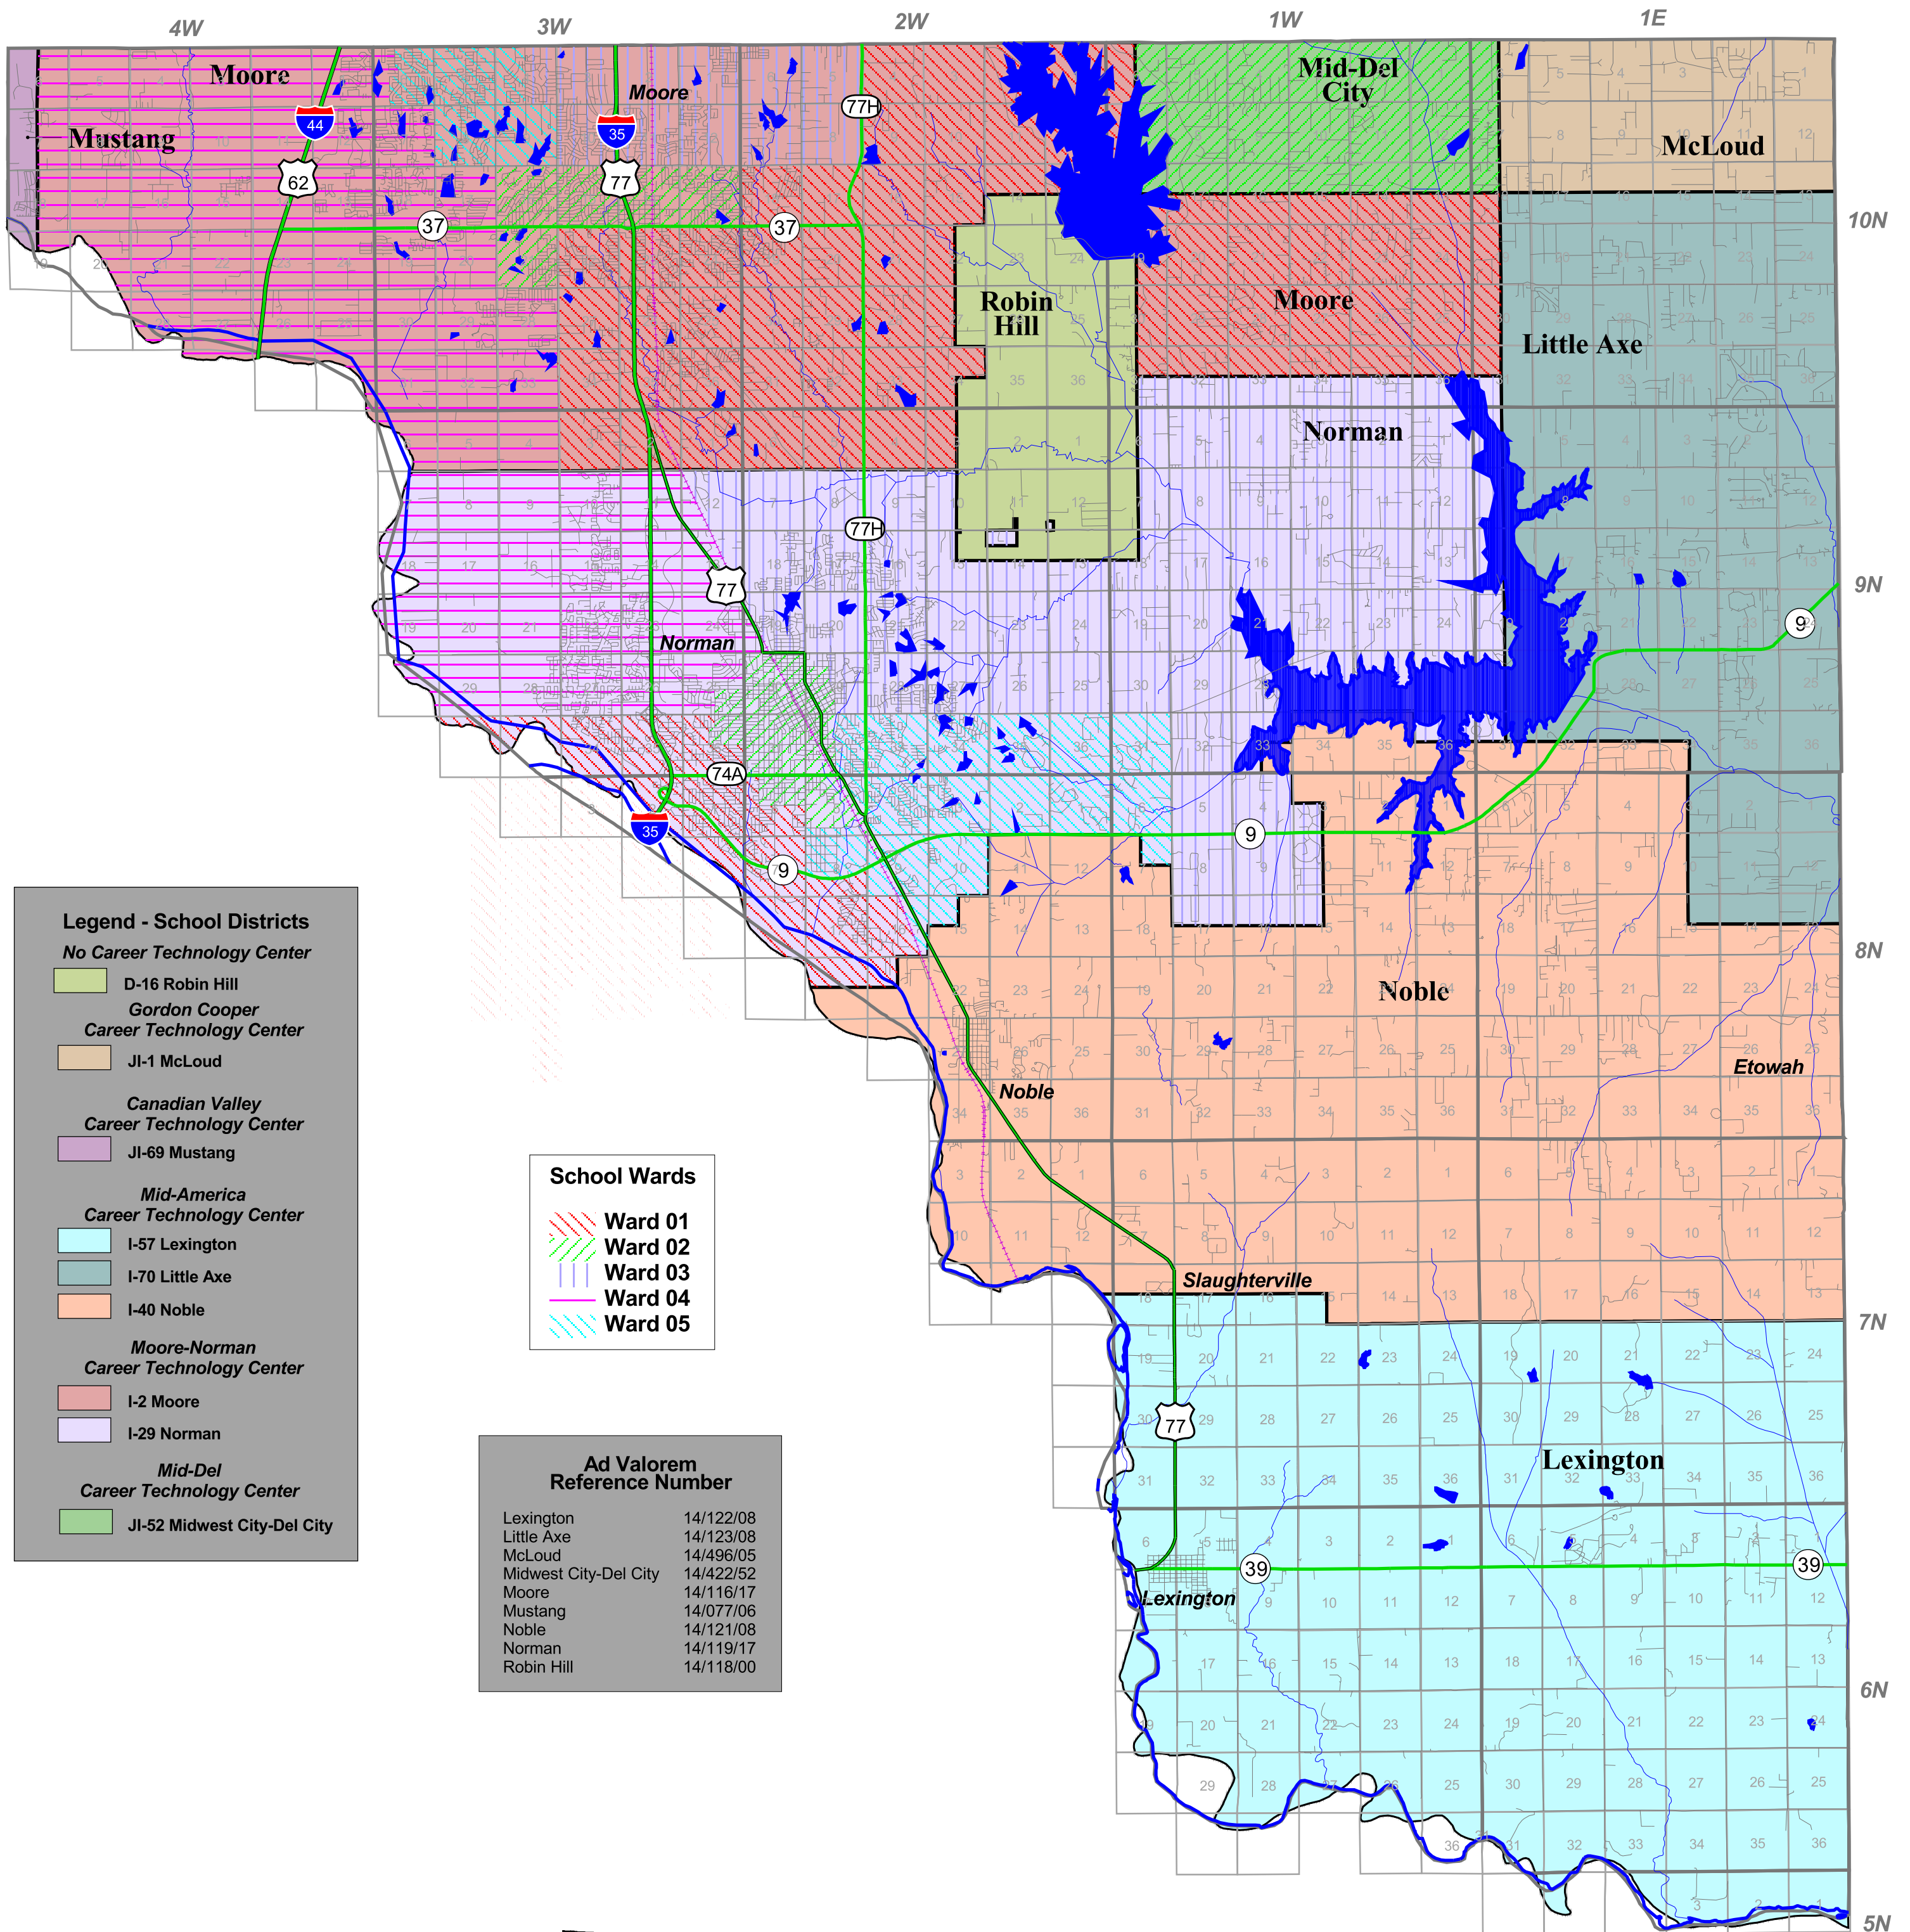

Cleveland County

Legend - School Districts

- No Career Technology Center**
- D-16 Robin Hill
 - Gordon Cooper Career Technology Center
 - JI-1 McLoud
- Canadian Valley Career Technology Center**
- JI-69 Mustang
- Mid-America Career Technology Center**
- I-57 Lexington
 - I-70 Little Axe
 - I-40 Noble
- Moore-Norman Career Technology Center**
- I-2 Moore
 - I-29 Norman
- Mid-Del Career Technology Center**
- JI-52 Midwest City-Del City

School Wards

- Ward 01
- Ward 02
- Ward 03
- Ward 04
- Ward 05

Ad Valorem Reference Number

Lexington	14/122/08
Little Axe	14/123/08
McLoud	14/496/05
Midwest City-Del City	14/422/52
Moore	14/116/17
Mustang	14/077/06
Noble	14/121/08
Norman	14/119/17
Robin Hill	14/118/00

School District Boundaries are based on information provided by the Oklahoma State Department of Education (405) 521-3460.

All boundary questions and changes should be directed to this agency.

Map prepared for the Oklahoma State Department of Education and the Oklahoma Tax Commission Ad Valorem Division by the Center for Spatial Analysis, University of Oklahoma.

For additional copies, contact (405) 325-3131.

0 2 4 6 Miles